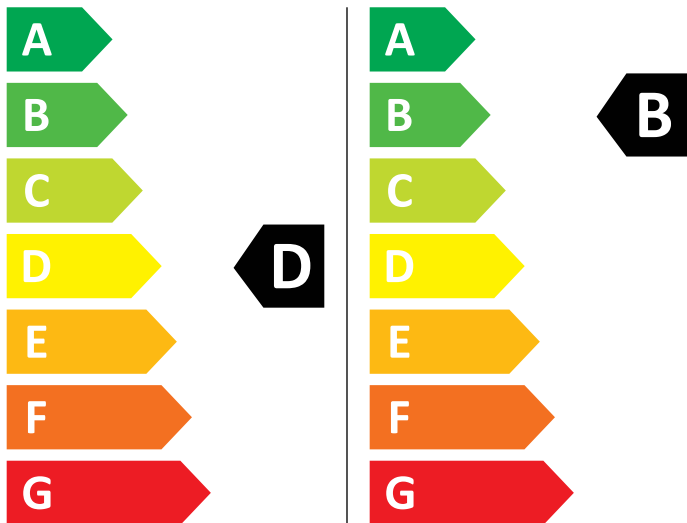

ENERG

AEG

LX6WG74634BI 914606634

💧 217 kWh/100

💧 52 kWh/100

4,0 kg

7,0 kg

60 L