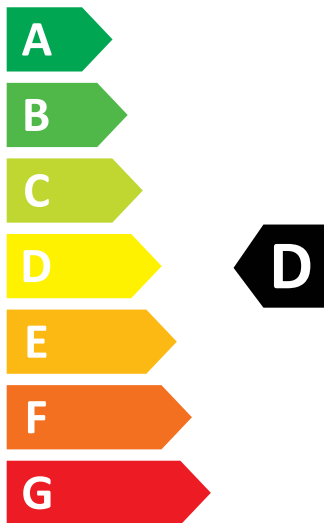

ENERG

AEG

LWR849605B 914610802

307 kWh /

49 kWh /

6,0 kg

9,0 kg

75 L