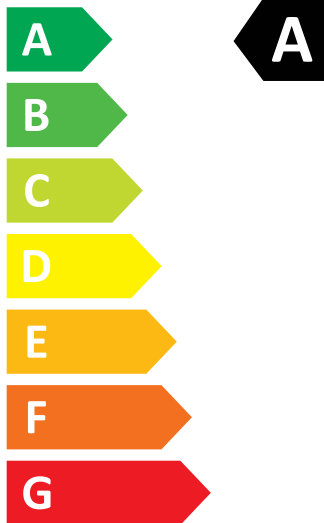

ENERG

AEG

LWR849605B 914610802

307 kWh /

49 kWh /

6,0 kg

9,0 kg

75 L